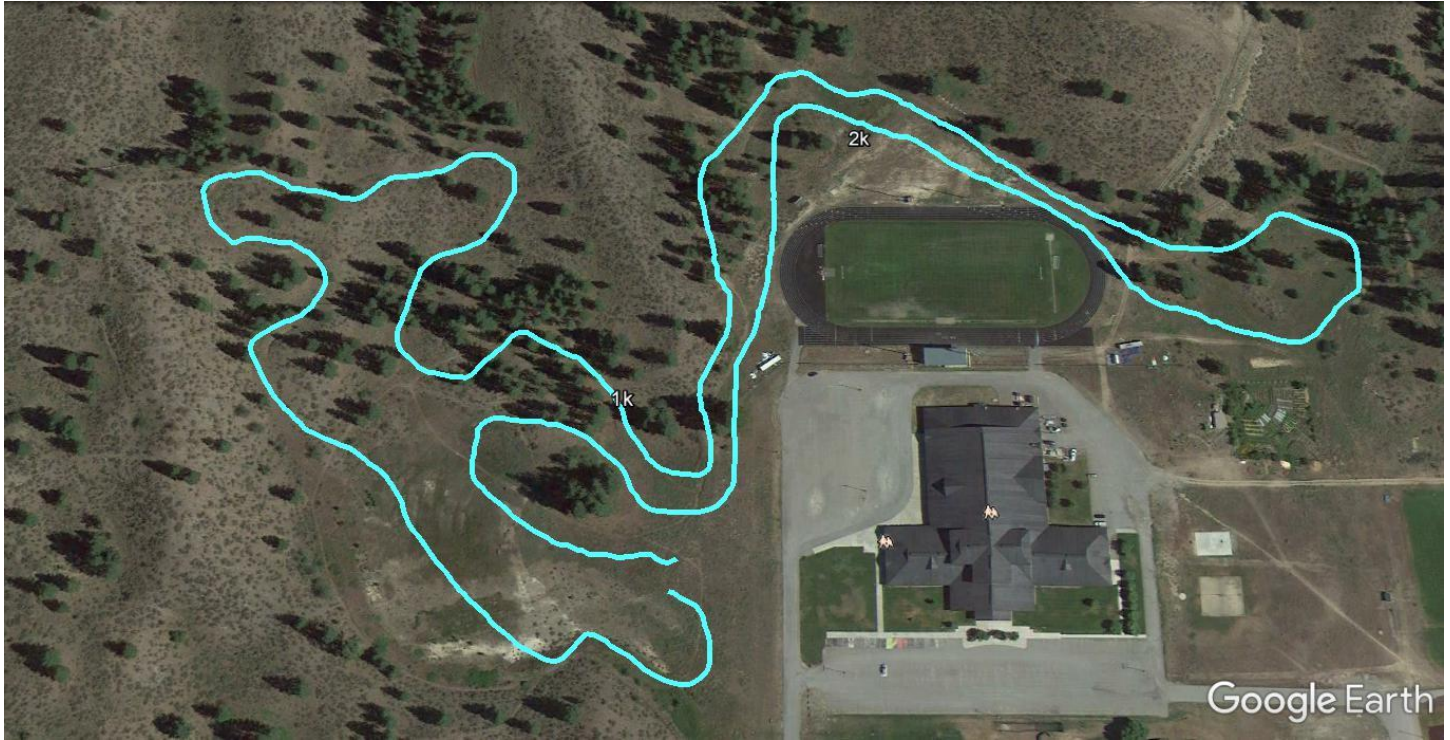

# Race of the Methow

## 2.5 km Course

Race of the Methow Course Profile 2.5 km