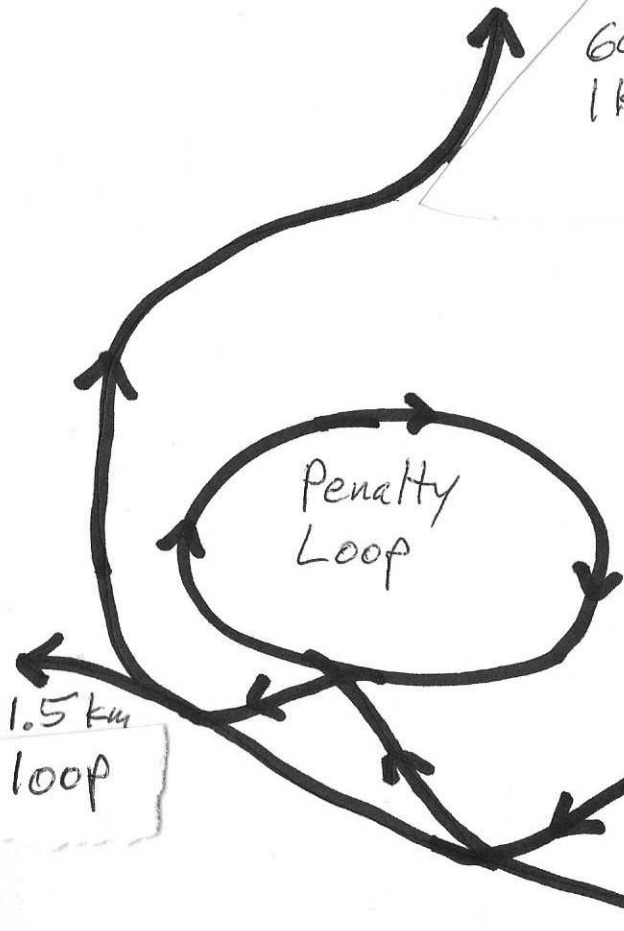

# METHOW VALLEY BIATHLON

600m, 800m,  
1km loops

All loops

Finish Line

Finish

Start Line, Tent

Finish Tent

Lane for start lineup

Targets

Warm-up loop