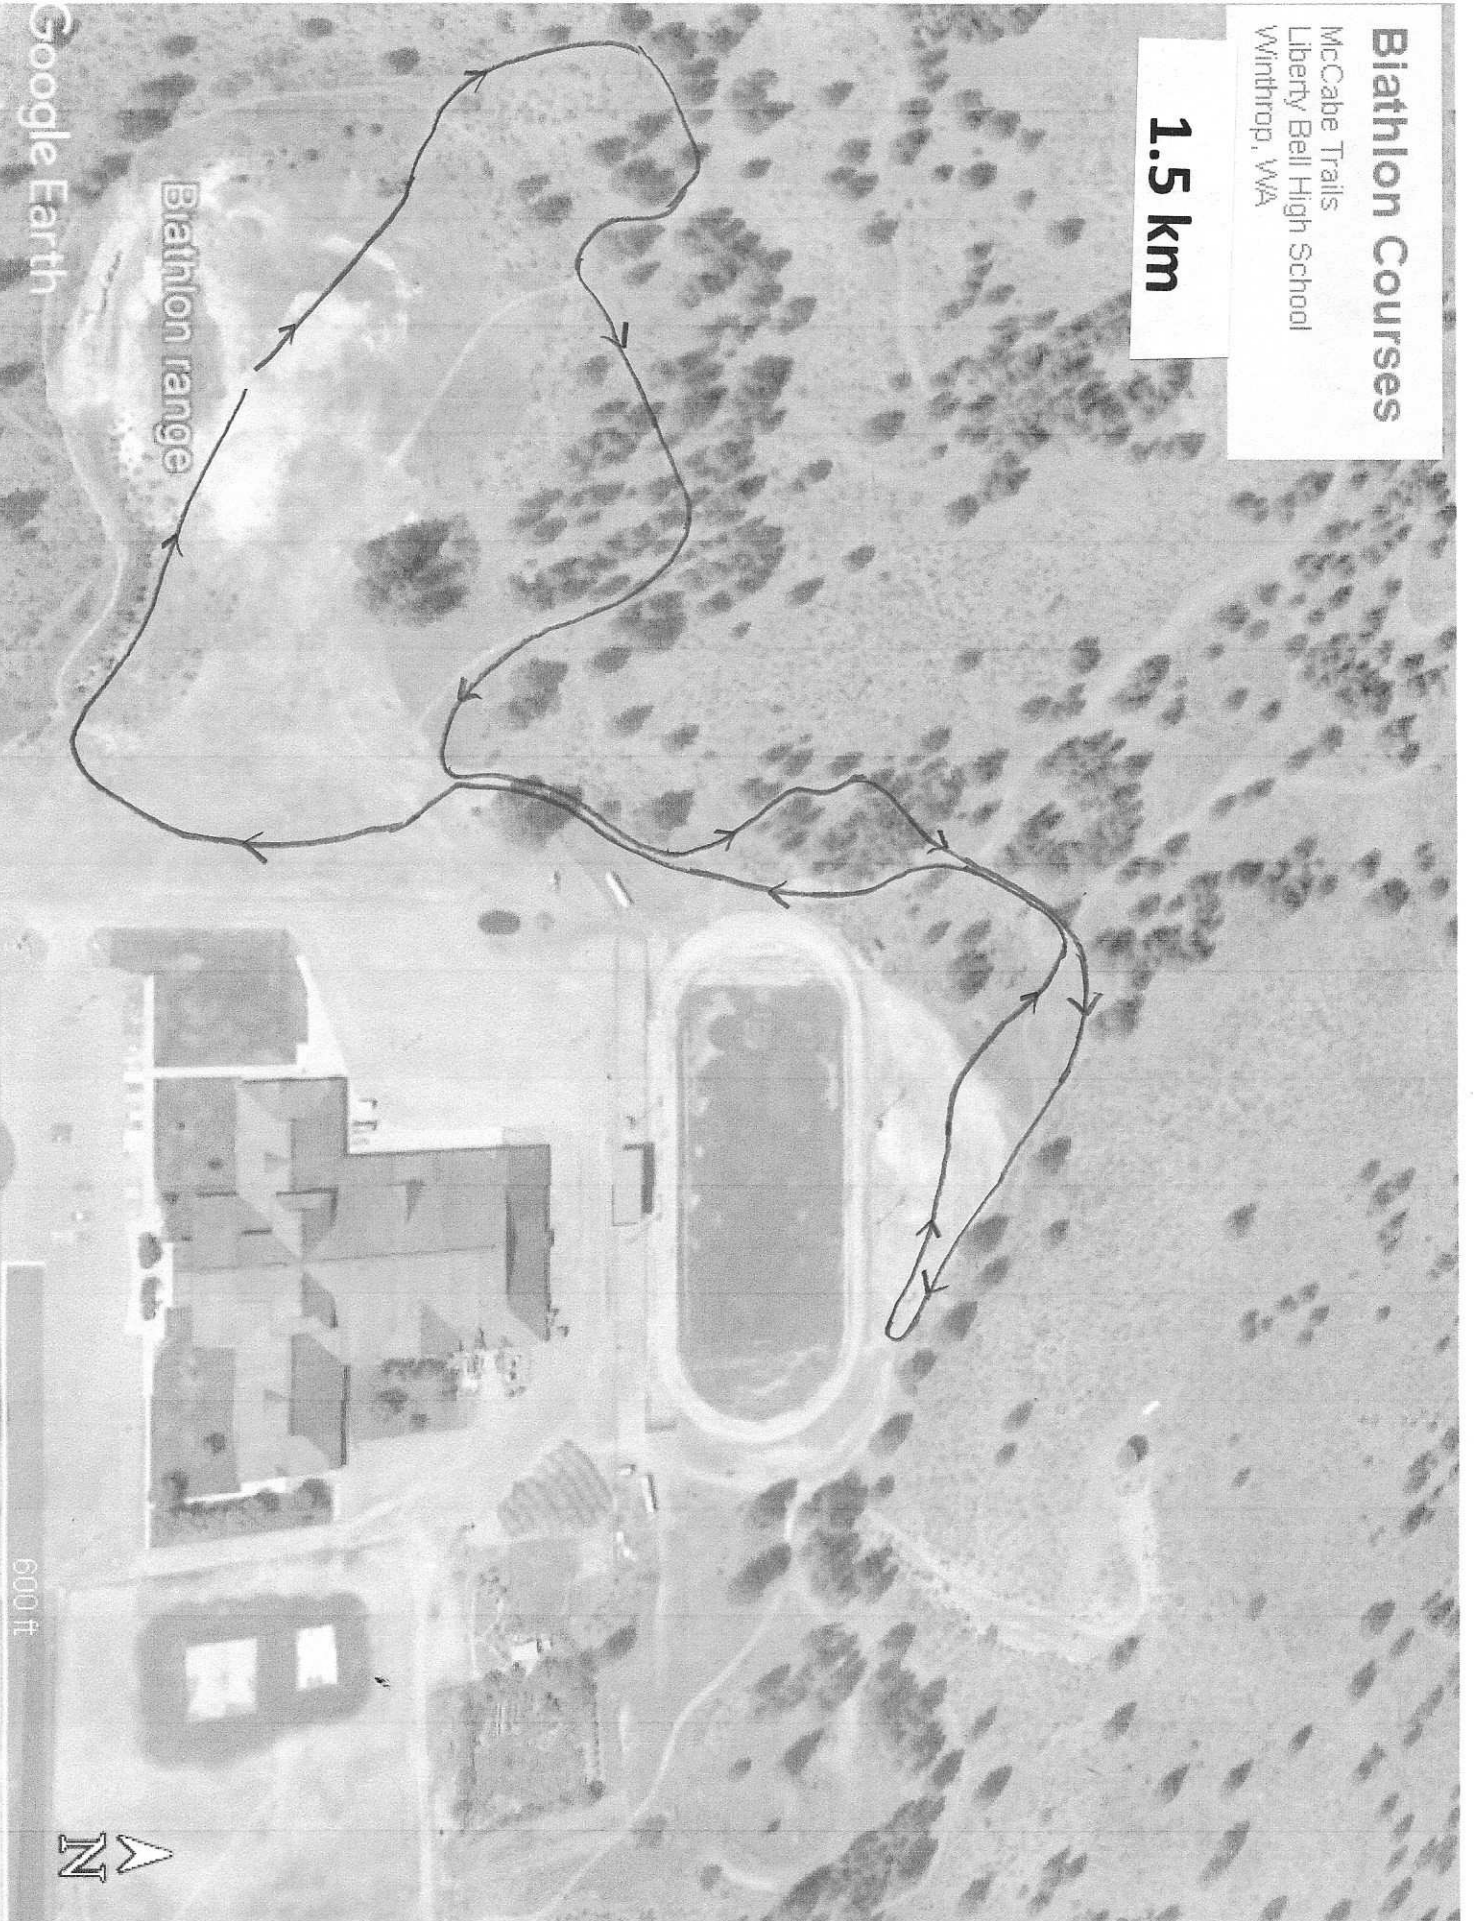

Biathlon Courses

McCabe Trails
Liberty Bell High School
Winthrop, WA

1.5 km

Biathlon range

Google Earth

600 ft