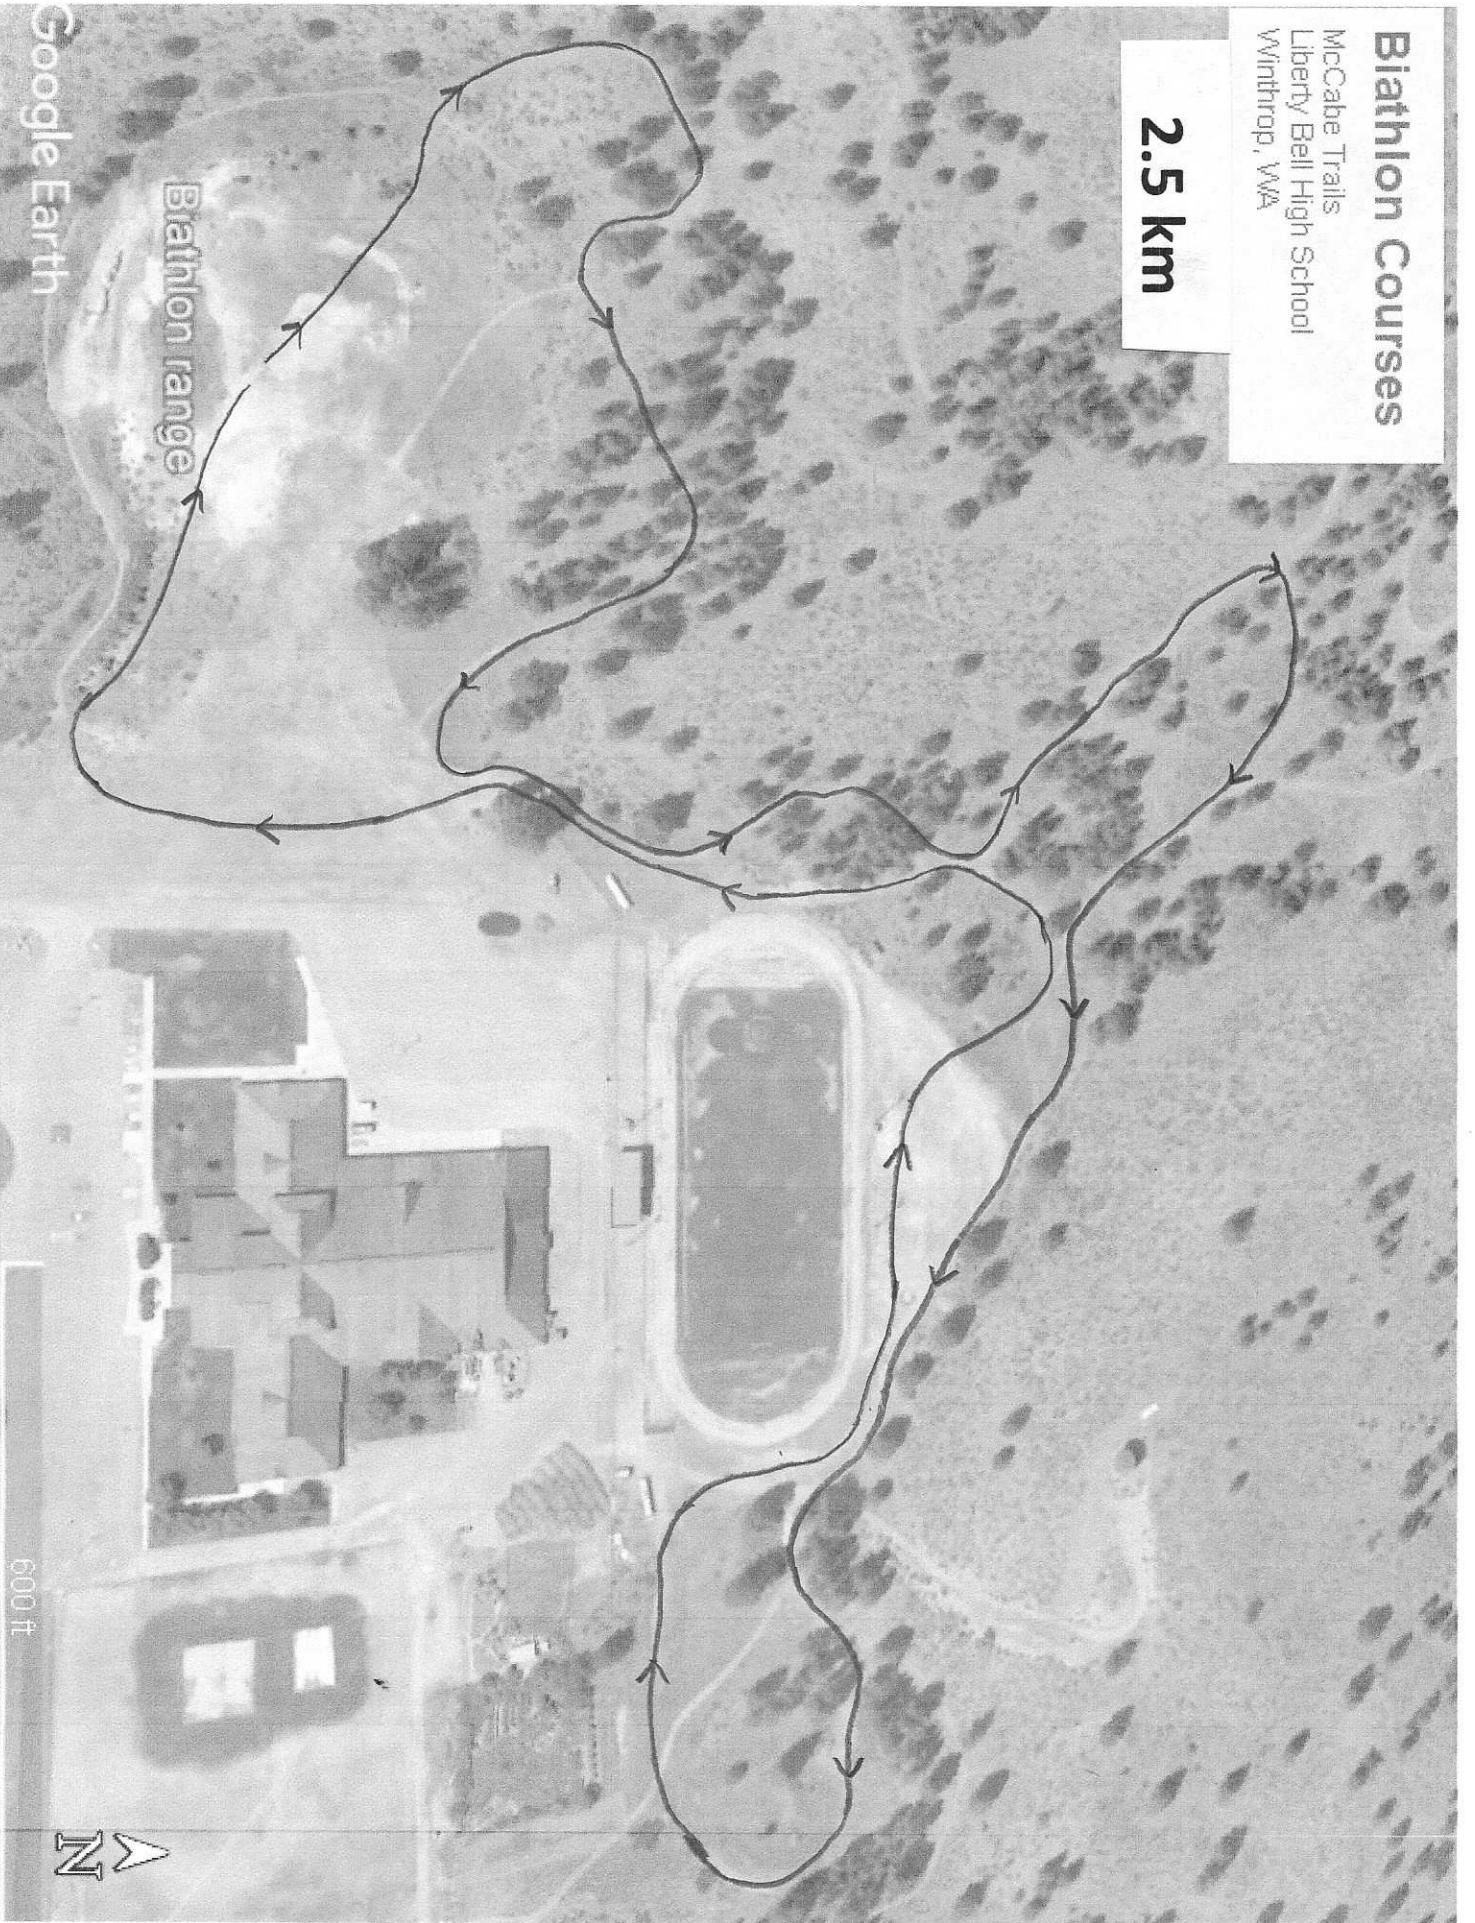

Biathlon Courses

McCabe Trails
Liberty Bell High School
Winthrop, WVA

2.5 km

Google Earth

Biathlon range

600 ft