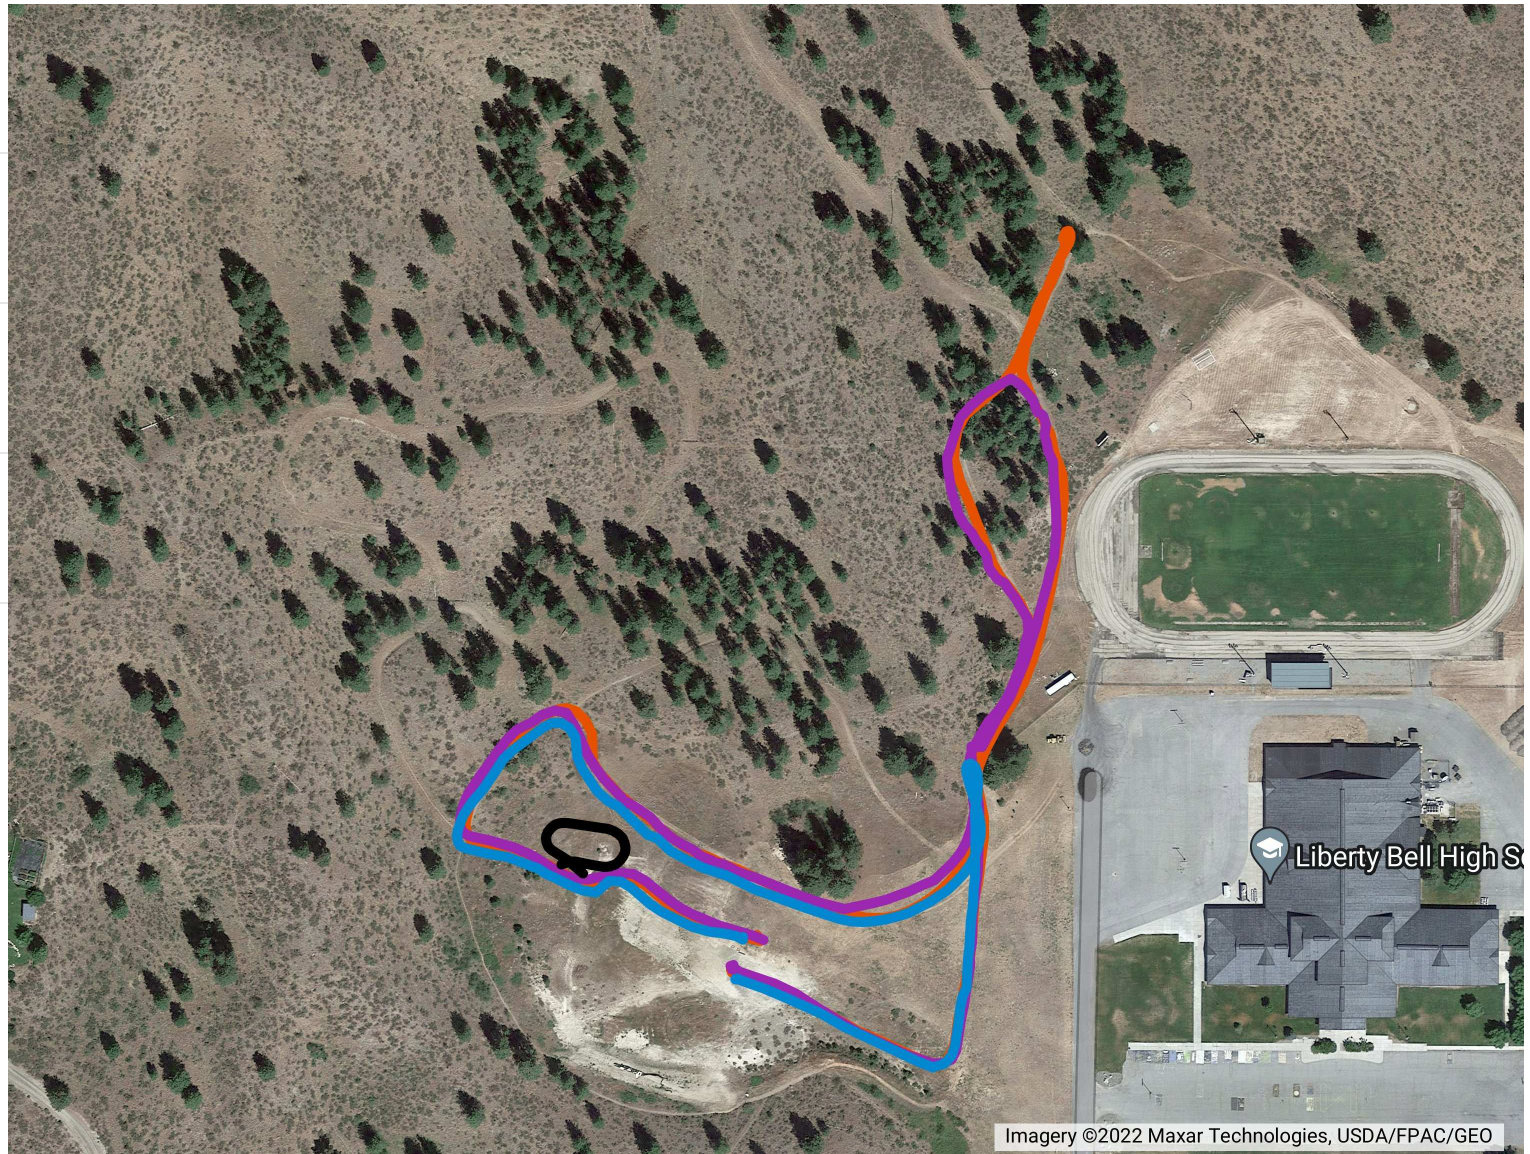

Methow Valley Biathlon Running Courses

1.2 km Red running course

1 km Purple running course

650 m Blue running course

70 m Penalty Loop

Race courses at LBHS
range/McCabe Trails

Imagery ©2022 Maxar Technologies, USDA/FPAC/GEO

Methow Valley Biathlon Mountain Bike Courses

2.2 km Red mountain bike course

 2.2 km Mountain bike course

1.8 km Purple mountain bike course

 Track 1

1.5 km Blue mountain bike course

 Track 1

Race courses at the LBHS range/McCabe Trails